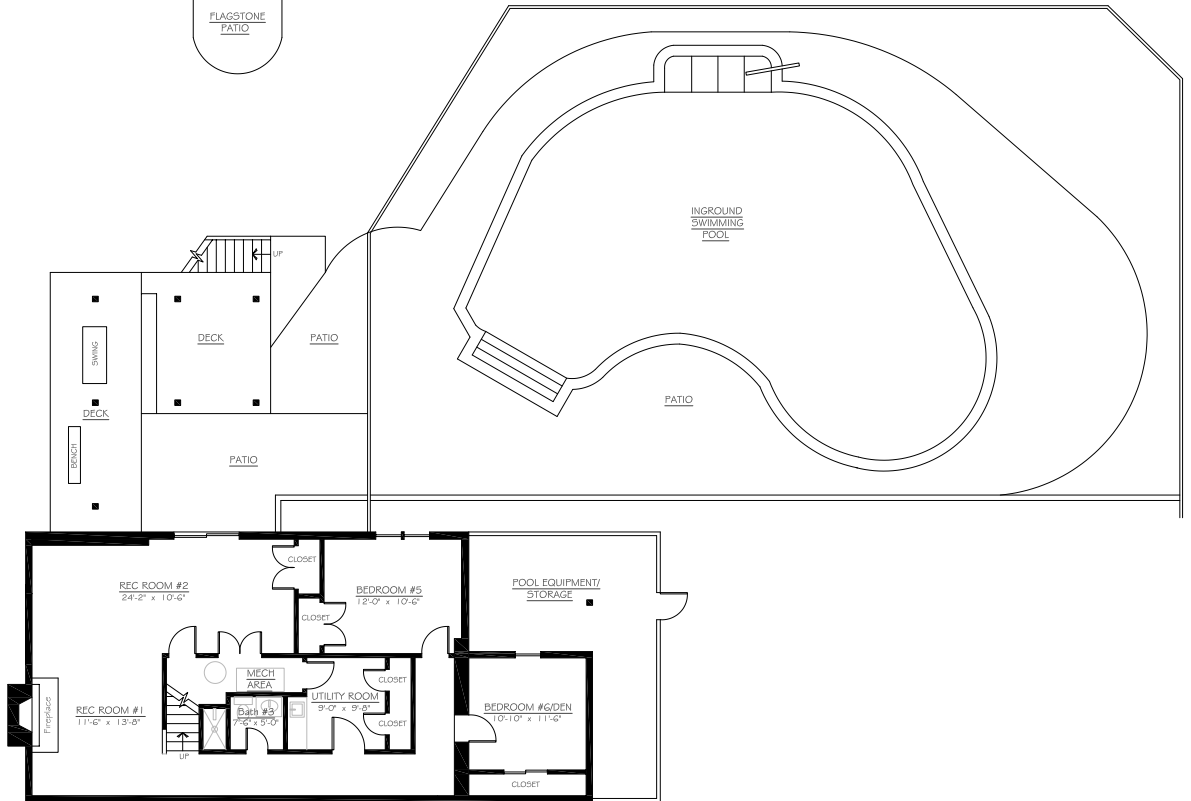

MAIN LEVEL

UPPER LEVEL

LOWER LEVEL

FLOOR PLANS

12168 Holly Knoll Circle, Great Falls, VA 22066