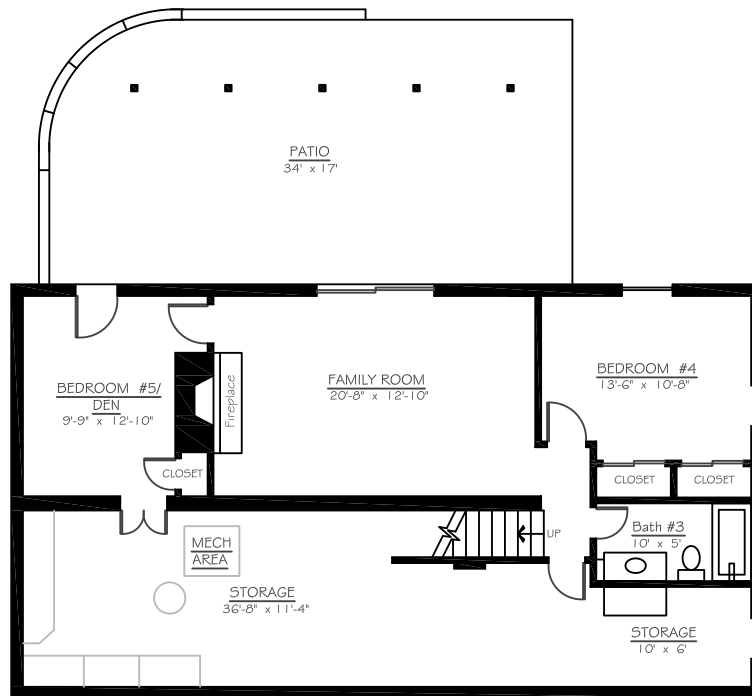

MAIN LEVEL

LOWER LEVEL

## FLOOR PLANS

3322 Parkside Terrace, Fairfax, VA 22031