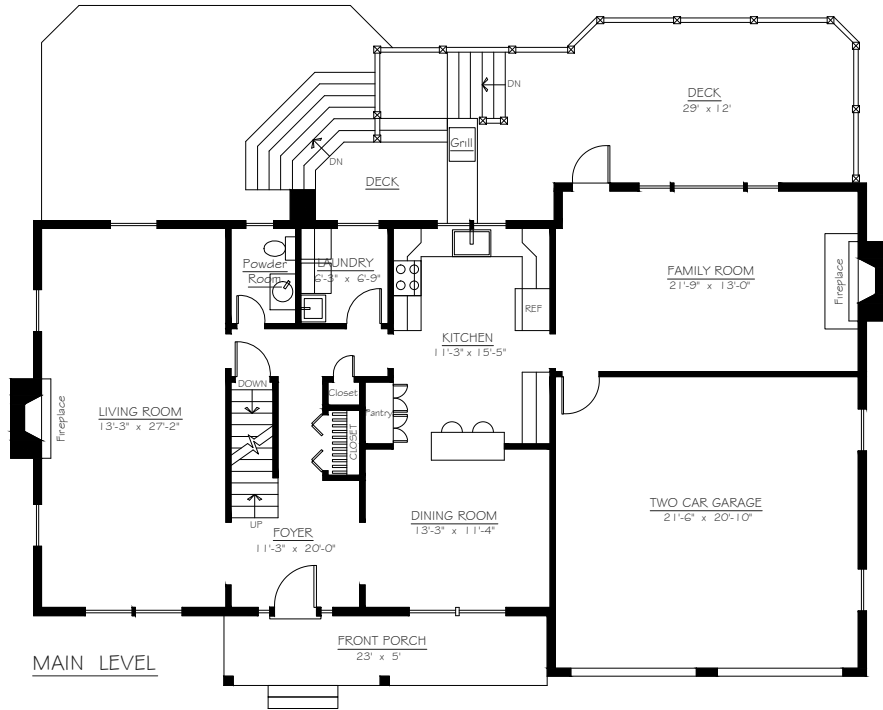

UPPER LEVEL

MAIN LEVEL

LOWER LEVEL

FLOOR PLANS

3726 Prince William Drive, Fairfax, VA 22031