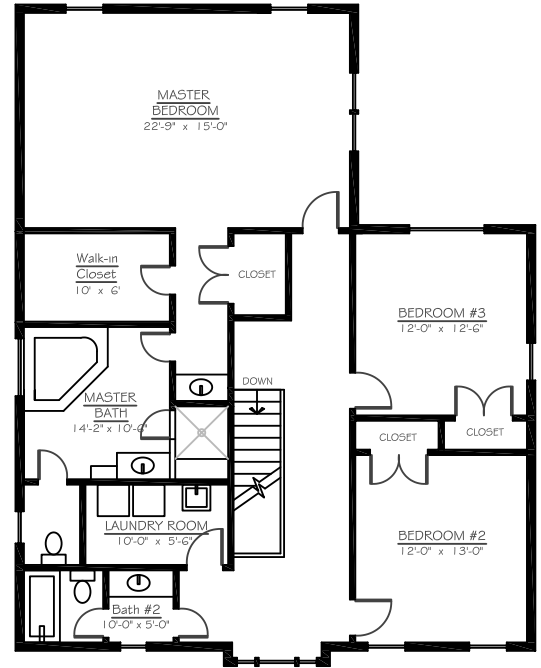

MAIN LEVEL

UPPER LEVEL

LOWER LEVEL

FLOOR PLANS

4052 Hunt Road, Fairfax, VA 22031