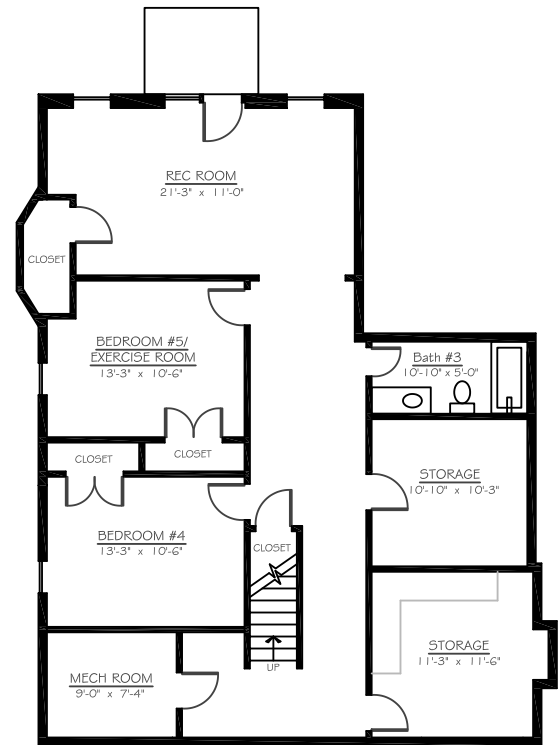

MAIN LEVEL

UPPER LEVEL

LOWER LEVEL

FLOOR PLANS

4052 Hunt Road, Fairfax, VA 22031