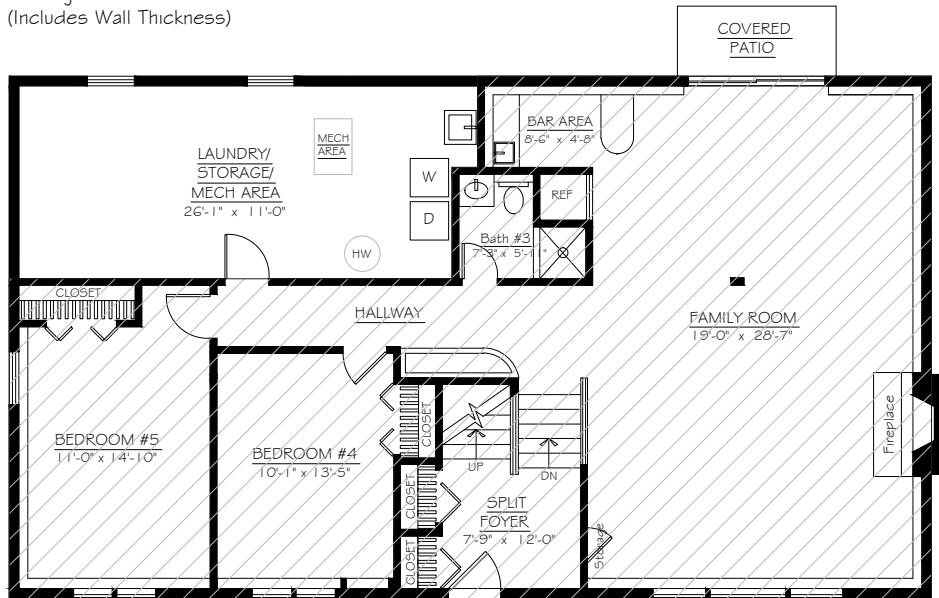

MAIN LEVEL

Finished Square
Footage = 1703
(Includes Wall Thickness)

LOWER LEVEL

Finished Square
Footage = 1278
(Includes Wall Thickness)

SQUARE FOOTAGE

4303 Argonne Drive, Fairfax, VA 22032

Floor plans are property of
Anne & Sarah Harrington, Realtors