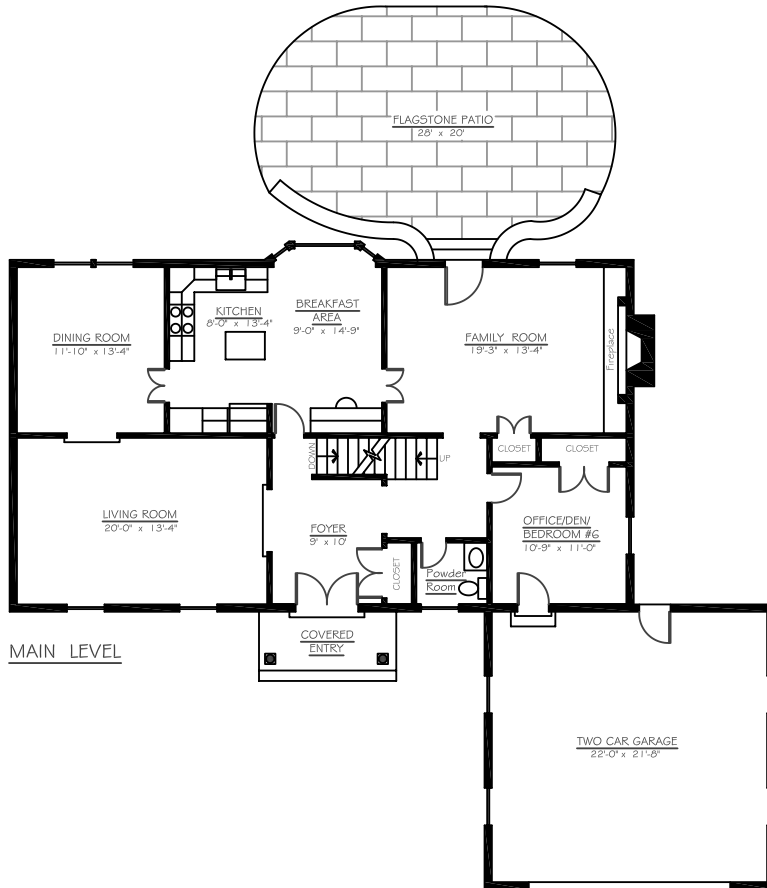

UPPER LEVEL

MAIN LEVEL

LOWER LEVEL

FLOOR PLANS

8904 Autumn Leaf Court, Fairfax, VA 22031