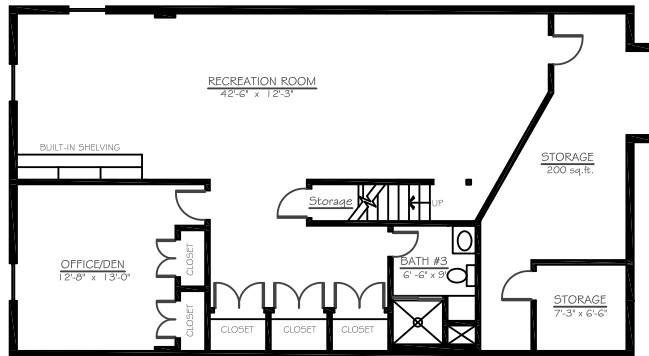

UPPER LEVEL

MAIN LEVEL

LOWER LEVEL

FLOOR PLANS

8904 Autumn Leaf Court, Fairfax, VA 22031