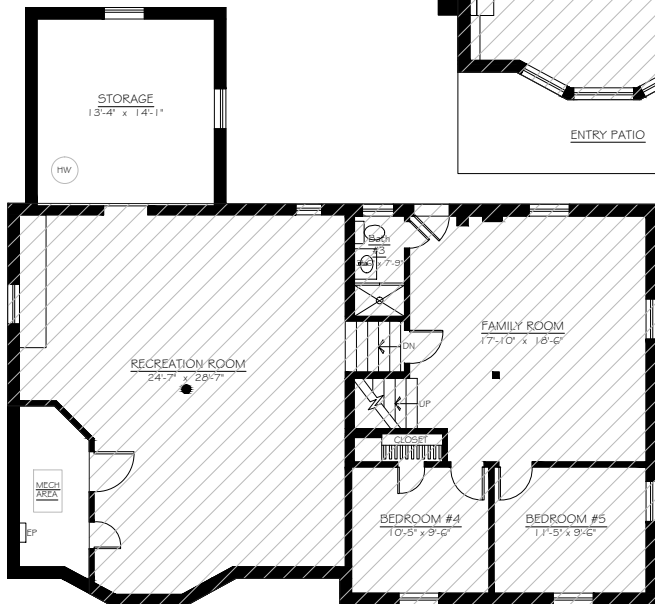

MAIN LEVEL
 Finished Square Footage = 1800
 (Includes Wall Thickness)

LOWER LEVEL
 Finished Square Footage = 1370
 (Includes Wall Thickness)

SQUARE FOOTAGE

9117 Southwick Street, Fairfax, VA 22031

Floor plans are property of
 Anne & Sarah Harrington, Realtors