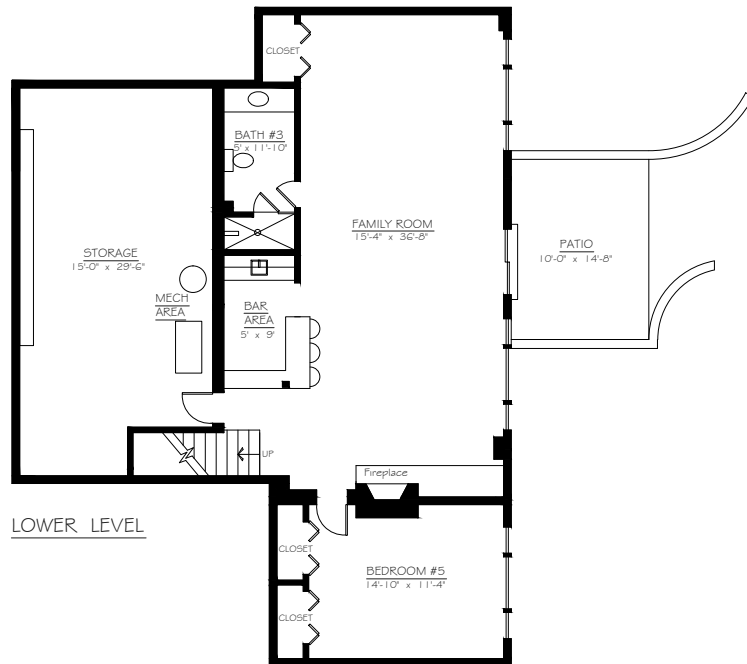

MAIN LEVEL

LOWER LEVEL

FLOOR PLANS

3605 Lido Place, Fairfax, VA 22031